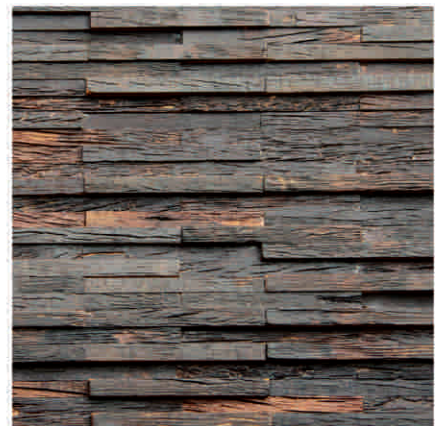

Ref. PL.ECO-003

Ref. PL.CRK-002

solid wood bois massif

Ref. PL6-002 *Old Barrels*

4x4 cm

Ref. PL6-001 *Old Barrels*

3x... (several sizes) cm

Ref. PL6-003 *Old Barrels*

1x10 cm

Ref. PL7-002 *Pitch Pine*

6x20 cm

Ref. PL4-002 *American Oak*

10x20 cm

Ref. PL5-002 *Yellow Iroko*

10x20 cm

Ref. PL13-001 *Portuguese Oak*