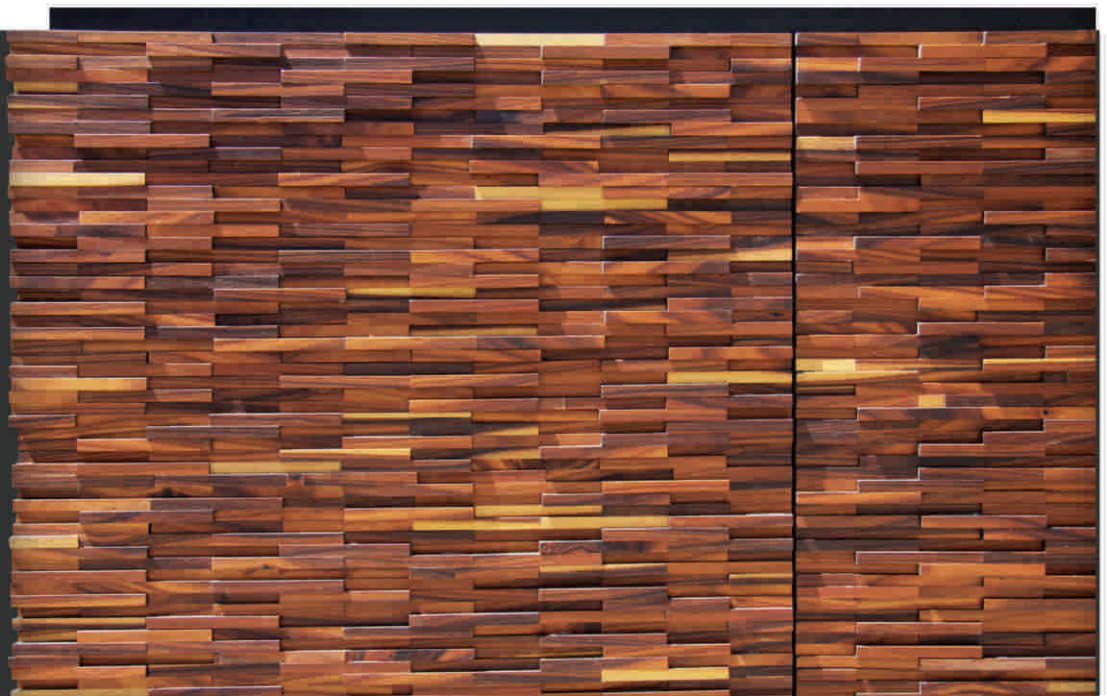

Ref.PL10-001 *Tineo Wood*

Ref.PL9-001 *Teak*

5x5 cm

NEW
TEXTURES

NOUVEAU
TEXTURES

Ref.PL1-001 *Ironwood* 1x10 cm

cork liege

Ref. PL.ECO-002